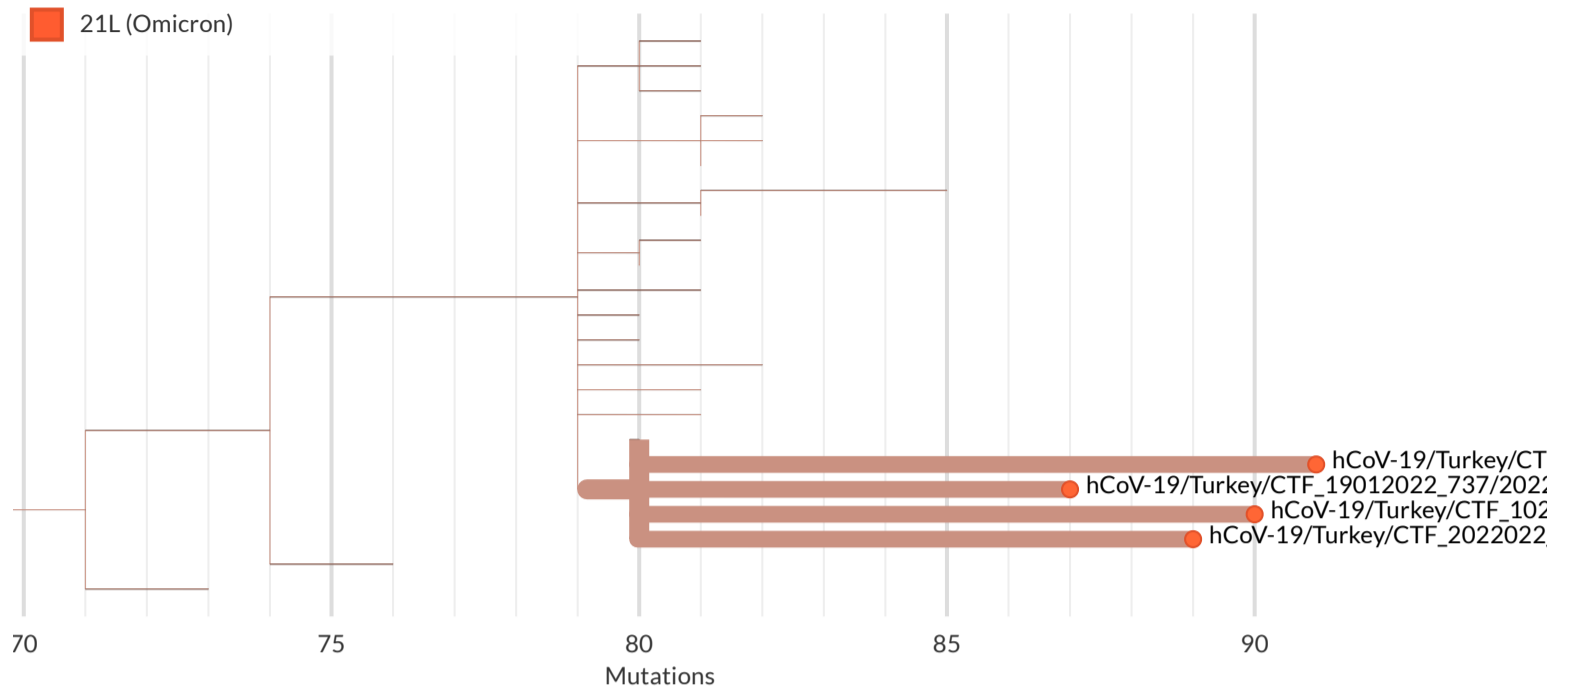

SCATTER

Branch Labels

clade

Filter Data

Type filter query here...

Currently selected filter categories:

1 x Node type

Filtered to New (4)

Enabled by data from GISAID

Phylogeny

Clade

Diversity

Powered by