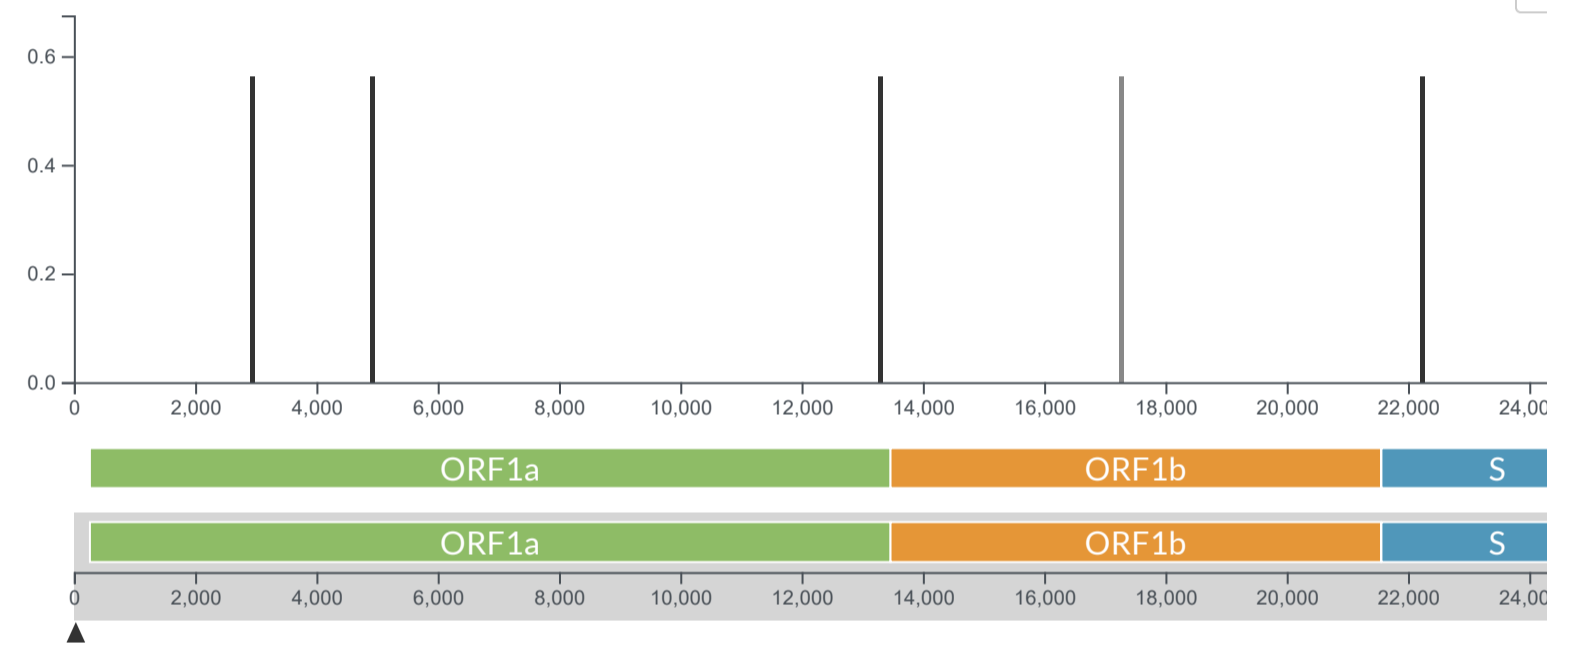

◀ Back

Color By

Clade

Tree Options

Layout

RECTANGULAR

RADIAL

UNROOTED

SCATTER

Branch Labels

clade

Filter Data

Type filter query here...

Currently selected filter categories:

1 x Node type

Filtered to New (4)

Enabled by data from GISAID

Phylogeny

Clade

Diversity

Powered by